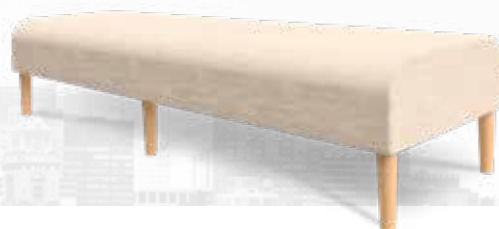

RISE

v100723

Elevate your space.

Introducing Rise, the furniture collection that will take your seating to new heights. Each piece, ranging from chair to sectional, features a contemporary, minimalist design with an added touch of style and sophistication. Its elegant, tall legs look like wood, but have the strength of metal. Smooth silhouettes round out this exceptional collection and ensure it will seamlessly blend into any lounge, lobby, or common area.

RS-S-SL
SOFA
WITH SLOPED ARMS
74" W X 32" D X 32" H

v100723

RS-30-IW
30-DEGREE INSIDE
WEDGE SEAT
39.5" W X 32" D X 32" H

RS-30-OW
30-DEGREE OUTSIDE
WEDGE SEAT
39.5" W X 32" D X 32" H

RS-CNR
CORNER SEAT UNIT
59" W X 32" D X 32" H

Custom Embroidered Logos and Brands can be added to any upholstered Transformations Product.

Looking to do a whole room?

Meet the Rise family.

RS-OT22
22" OTTOMAN
22" W X 22" D X 18" H

RS-OT44
44" OTTOMAN
44" W X 22" D X 18" H

RS-OT66
66" OTTOMAN
66" W X 22" D X 18" H

RS-30-SPN-LT
30-DEGREE WEDGE
SPANNER WITH
LAMINATE TOP
39" W X 30" D X 16.5" H

RS-30-SPN-UPH
30-DEGREE WEDGE
SPANNER WITH
UPHOLSTERED TOP
39" W X 30" D X 16.5" H